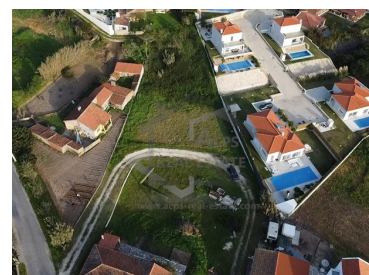

Caldas da Rainha - Santo Onofre e Serra do Bouro - Land

 **1590**

Land Area (m²)

75 000 €

(EUR €)

Single Building Plot in Serra do Bouro

Discover the perfect opportunity to build your dream home on this single building plot located in the serene residential area of Serra do Bouro. This quiet location is near the charming beach towns of São Martinho do Porto and Foz do Arelho, offering a peaceful retreat surrounded by beautiful countryside and coastal walks.

The plot measures 1590 m² and is situated on a sunny gentle slope, making it ideal for a detached villa. Enjoy the tranquillity and natural beauty of the area, with plenty of opportunities for outdoor activities and relaxation.

This excellent plot is perfect for those looking to design and build a bespoke home in a picturesque setting. Whether you are looking for a permanent residence, a holiday retreat, or an investment opportunity, this plot provides a versatile foundation to suit your needs.

Bedrooms:

Bathrooms:

Plot Size: 1590 m²

Build Size:

Year of Construction:

Views: Countryside and coastal walks

Airport:

Beach: Near the beach towns of São Martinho do Porto and Foz do Arelho